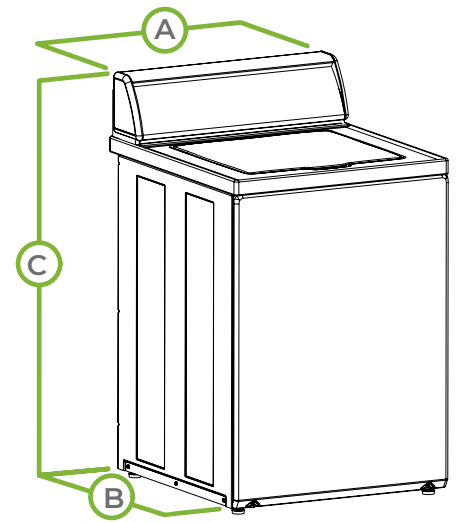

Icon keypad

Mechanical Control

The Mechanical Homestyle control provides easy to start activation indicated by "In Use" light.

English & French language

On-Premises Rear Control Top Load Washer Specifications

DIMENSIONS

| | |
|-----------------------------|-------------|
| A. Overall Width - in (mm) | 25.63 (651) |
| B. Overall Depth - in (mm) | 28 (711) |
| C. Overall Height - in (mm) | 43 (1092) |

* Information shown applies to highest end control available.