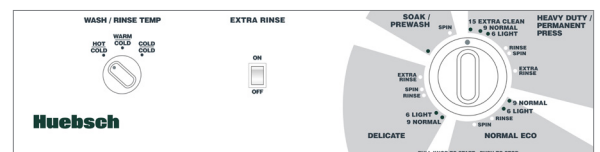

English keypad

E-Mech Control

The E-Mech Control features an intuitive design offering users simple water-temperature and fabric selections, while using cue lights to monitor progress through the wash cycle.

Icon keypad

Mechanical Control

The Mechanical Homestyle control provides easy to start activation indicated by "In Use" light.

English & French language

On-Premises Rear Control Top Load Washer Specifications