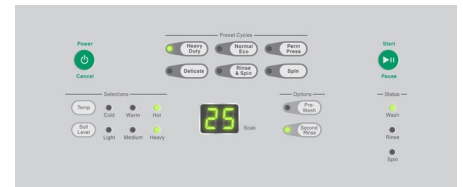

Flexibility

Multi-cycle controls provide flexible washing options to fit your laundry needs.

Electronic Control

The Electronic Control keeps users informed throughout the wash process with cycle-status lights and a digital cycle countdown. Users also have the flexibility to control temperature, load type and soil levels, as well as options for prewash and/or additional rinse to achieve high levels of efficiency.

English keypad

E-Mech Control

The E-Mech Control features an intuitive design offering users simple water-temperature and fabric selections, while using cue lights to monitor progress through the wash cycle.

Icon keypad

Mechanical Control

The Mechanical Homestyle control provides easy to start activation indicated by "In Use" light.

English & French language

On-Premises Rear Control Top Load Washer Specifications